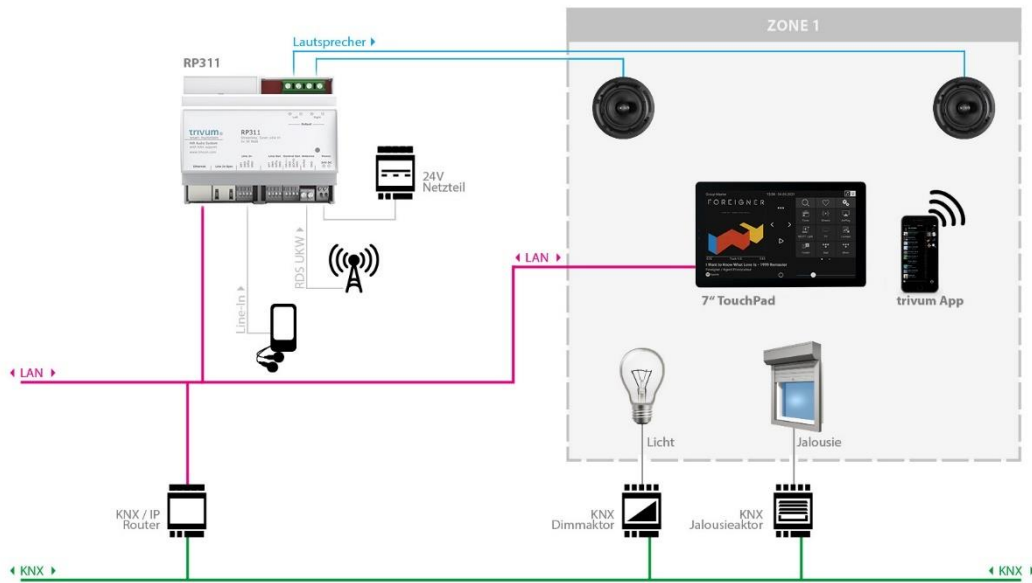

### Connectors

#### KNX

- 10-pin terminal block
- Functions: control of lighting, blinds, climate, scenes, IP camera, weather
- Connection : via KNX/IP router

### Scope of delivery

- 1x 10-pin connector for network and power supply
- 1x Mounting frame
- 1x Adjustment aid
- 1x Quick Installation Guide

The specifications mentioned here are subject to change without notice.