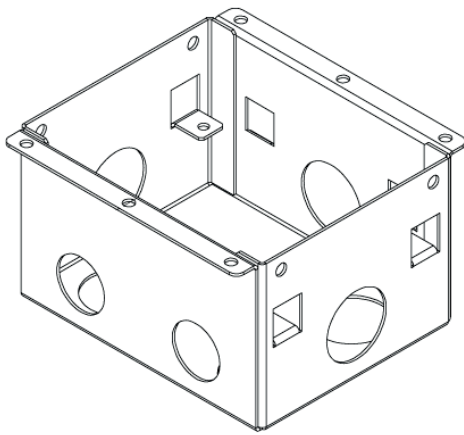

trivum wall box 4.3"

Flush-mounting box for wall mounting of following products:

- trivum 4.3" TouchPad
- trivum 7" TouchPad
- trivum Keypad M

Function

Flush-mounting box for wall mounting.

Case

Material	aluminum sheet
Color	aluminum naturally
Dimension (Box)	103 mm x 84 mm x 62 mm
Dimension (Box + lugs)	103 mm x 100 mm x 62 mm
Suitable for	trivum 4.3" TouchPad trivum 7" TouchPad trivum Keypad M

Dimensions

All measurements are given in millimeter (mm).